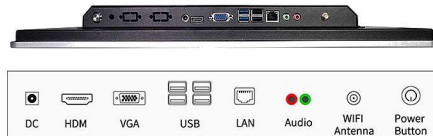

7mm Frame

40% lighter Weight

IP65 Water&Dust Resistance

10points Touch

Type A FHD screen

365*24hs Running Structure

Specification

	Model	TD156W / TD185W
System	CPU	Intel J1800 (J1900 optional)
	RAM/SSD	4GB/32GB (128GB/500GB optional)
	System	Windows 7 10 / 11
Display	Screen	Projected capacity touch screen
	Resolution	1920 x 1080
	Contrast	1000:1
	Brightness	450cdm2
	Screen scale/Display area	LED 16:9
Network	WiFi	802.11b/g/n (optional)
	Ethernet	Support
	Bluetooth	Optional
	3G/4G	Support external 3G/4G USB dongle (optional)
Interface	HDMI	1
	VGA	1
	USB Host x 4	4
	RJ-45	1
	DC	DC input 12V 5A
Multimedia	Video	MPEG-1,MPEG-2,MPEG-4,H.263,H.264,VC1,RVetc
	Audio	MP3/WMA/AAC etc.
	Picture	jpeg, jpg
Others	Wireless mouse	Support
	Wireless keyboard	Support
	Speak	3Wx2 (Standard), 5Wx2 (Optional)
	Camera	NO
	OSD Language	Multi language OSD operation
Software support	QQ/Facebook/map/email/games and so on